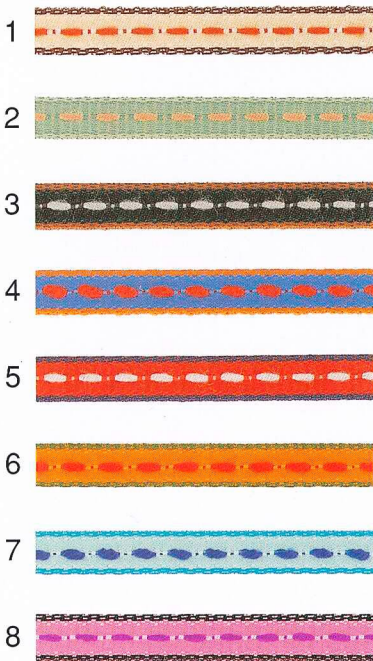

ストライプリボン

STRIPE RIBBON

先染 Yarn Dyeing

No. REF - 0126

Polyester 100%
6mm × 25m

No. REF - 0471

Polyester 100%
15mm × 25m

No. REF - 0758

Polyester 100%
10mm × 25m

No. REF - 0127

Polyester 100%
5mm × 50m

No. REF - 0757

Polyester 65% Cotton 35%
15mm × 20m

EUROPEAN
TAPE