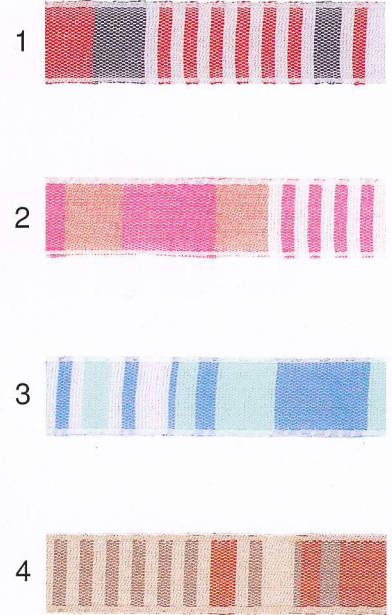

ストライプリボン

STRIPE RIBBON

先染 Yarn Dyeing

No. REF - 0126

Polyester 100%
6mm × 25m

No. REF - 0471

Polyester 100%
15mm × 25m

No. REF - 0758

Polyester 100%
10mm × 25m

No. REF - 0127

Polyester 100%
5mm × 50m

No. REF - 0757

Polyester 65% Cotton 35%
15mm × 20m

EUROPEAN
TAPE