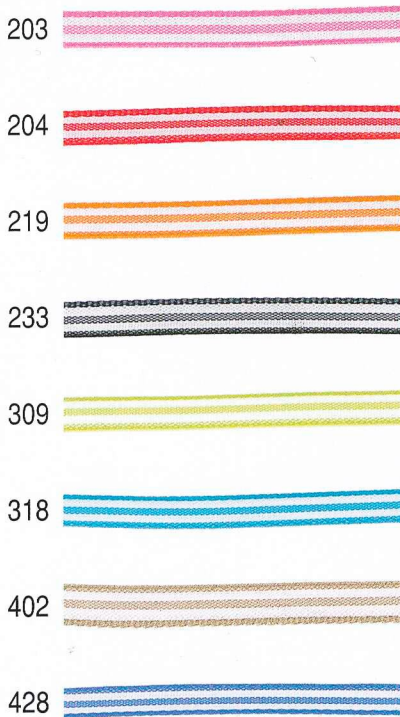

ストライプリボン

STRIPE RIBBON

先染 Yarn Dyeing

No. REF - 0126

Polyester 100%
6mm × 25m

No. REF - 0471

Polyester 100%
15mm × 25m

No. REF - 0758

Polyester 100%
10mm × 25m

No. REF - 0127

Polyester 100%
5mm × 50m

No. REF - 0757

Polyester 65% Cotton 35%
15mm × 20m

EUROPEAN
TAPE