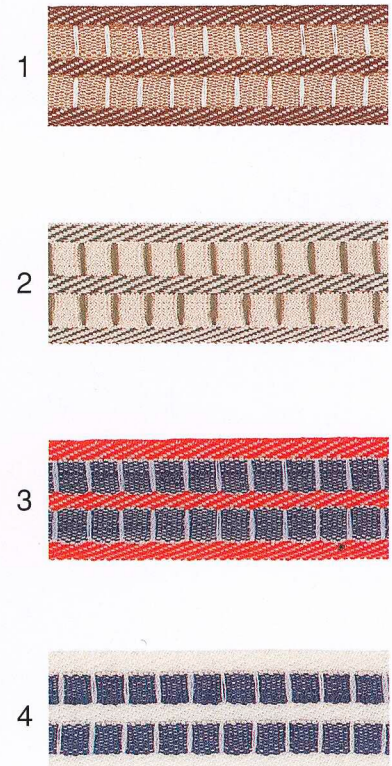

ストライプリボン

STRIPE RIBBON

先染 Yarn Dyeing

No. REF - 0126

Polyester 100%
6mm × 25m

No. REF - 0471

Polyester 100%
15mm × 25m

No. REF - 0758

Polyester 100%
10mm × 25m

No. REF - 0127

Polyester 100%
5mm × 50m

No. REF - 0757

Polyester 65% Cotton 35%
15mm × 20m

EUROPEAN
TAPE