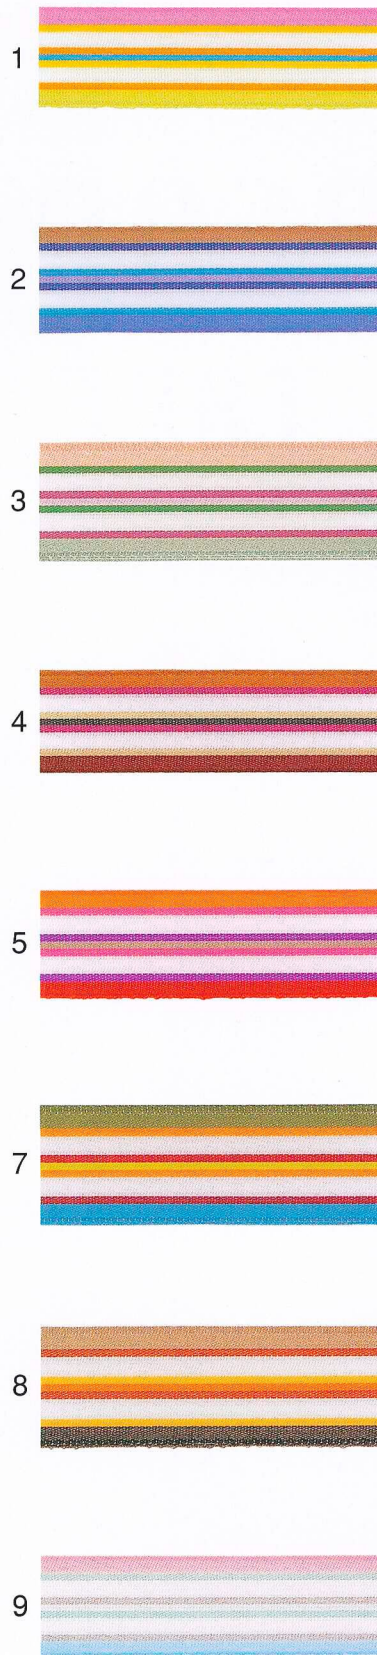

ストライプリボン

STRIPE RIBBON

先染 Yarn Dyeing

No. REF - 0126

Polyester 100%
6mm × 25m

No. REF - 0471

Polyester 100%
15mm × 25m

No. REF - 0758

Polyester 100%
10mm × 25m

No. REF - 0127

Polyester 100%
5mm × 50m

No. REF - 0757

Polyester 65% Cotton 35%
15mm × 20m

EUROPEAN
TAPE