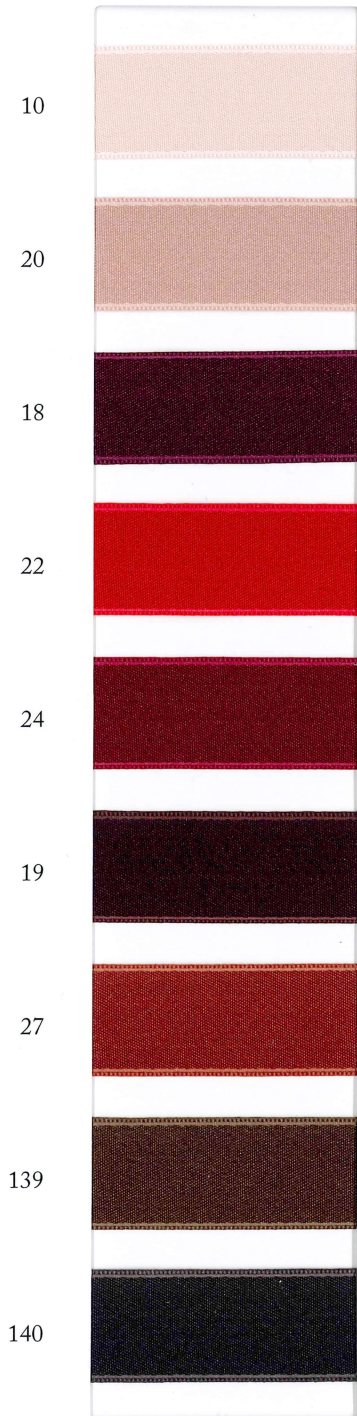

# DOUBLE FACED SILK SATIN

両面 シルク サテン

4mm 6mm 9mm 12mm 15mm 18mm 24mm 36mm 50mm

27 COLOURS

100% SILK

ROLL: 15M