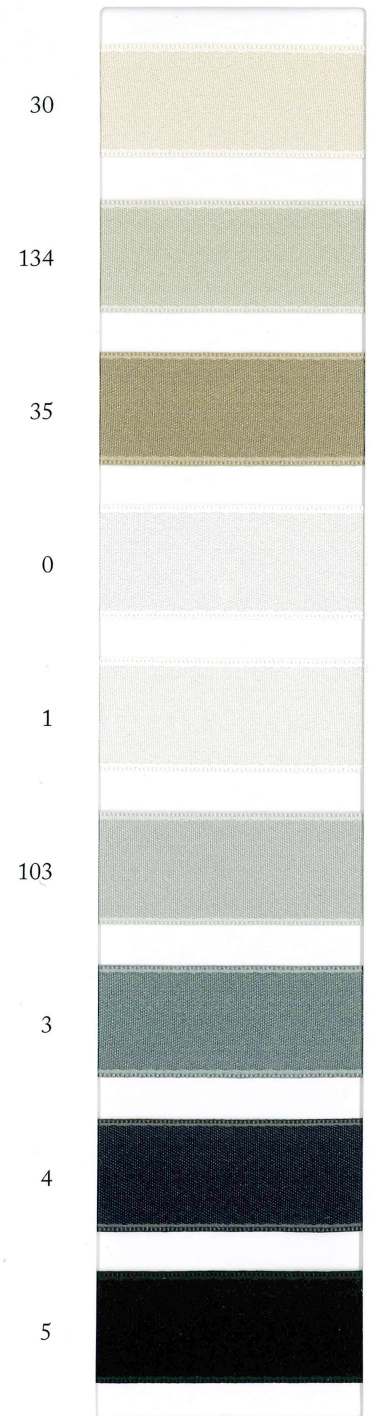

# DOUBLE FACED SILK SATIN

両面 シルク サテン

4mm 6mm 9mm 12mm 15mm 18mm 24mm 36mm 50mm

27 COLOURS

100% SILK

ROLL: 15M