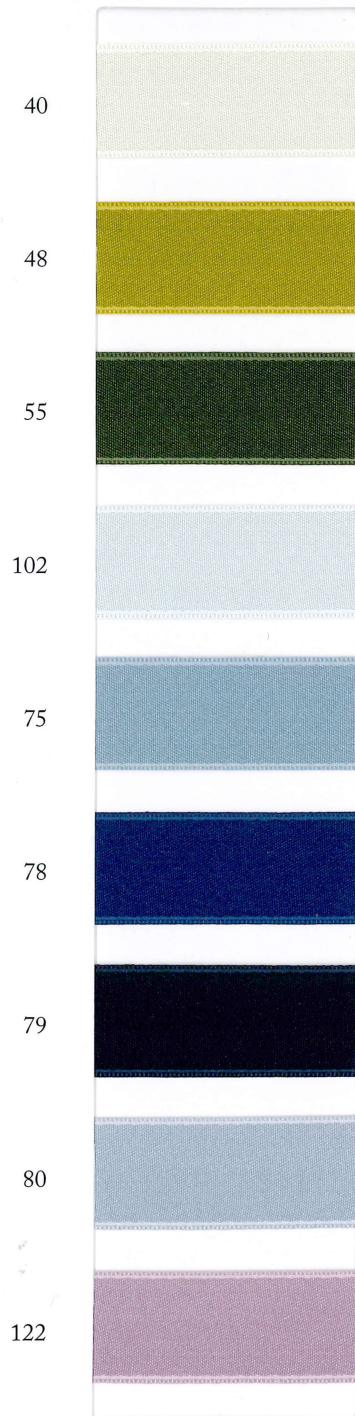

# DOUBLE FACED SILK SATIN

両面 シルク サテン

4mm 6mm 9mm 12mm 15mm 18mm 24mm 36mm 50mm

27 COLOURS

100% SILK

ROLL: 15M