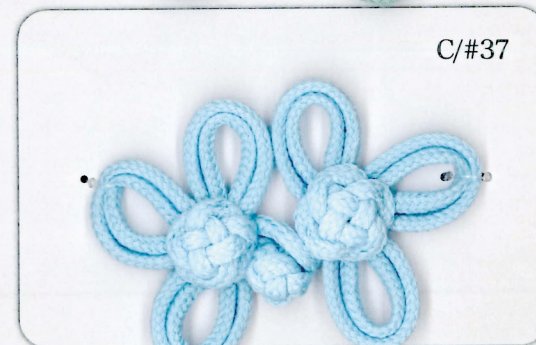

FROG BUTTON

フロッグ ボタン

Cotton : 100%
(Fixing Thread : Polyester100%)

Quality Sample

Color Sample

NO. 7730

Base No.3161 / S
Cotton 100%
(Fixing Thread :
Polyester100%)

C/#19

NO. 7731

Base No.3161 / SS
Cotton 100%
(Fixing Thread :
Polyester100%)

C/#32

NO. 7732

Base No.3165 / SS
Cotton 100%
(Fixing Thread :
Polyester100%)

C/#35

NO. 7733

Base No.3165 / SS
Cotton 100%
(Fixing Thread :
Polyester100%)

C/#37

C/#39